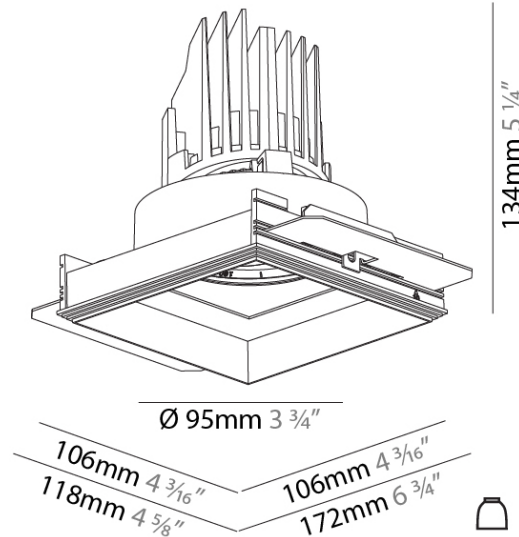

ELECTRICAL

Lamp Type: LED (Zhaga Standard)
Input Wattage (W): 15.5
Total Output Wattage (W): 14.5
Dimming: Tri-Mode (Non-Dimming and Phase Dimming (120Vac only) and 0-10V Dimming)
Driver Included: No
Driver Location: Recessed Housing
Driver Type: Constant Current - Universal
Driver Class: Class 2
Housing: See components
Input Voltage (V): 120 - 277
Constant Current (MA): 500

LED

Number of LEDs: 1
[Color Temperature (°K): 2700 / 3000 / 3500 / 4000](#)
Max. Delivered Lumen (lm): 940 / 980 / 1029 / 1050
Nominal Lumen (lm): 1386 / 1438 / 1511 / 1542
CRI: >90 CRI
Efficiency (%): 87.9 / 88.4 / 87.9
Lamp Life (hrs): 50000
Upon Request: RGB-W Tunable White Special Color Temperature
Special LED

OPTICAL

[Reflector°: 20 / 40 / 60](#)
Adjustability: Rotational 355°; Tilt 30°
Upon Request: Special Beam Angles

RATINGS AND CERTIFICATIONS

© 2024 Zaneen Inc. 1-800-888-3382, F 416-247-9319, www.zaneen.com

Available for international specifications by adding "INT" at the end of the existing Model #. For assistance on 'custom' specifications, contact zteam@zaneen.com. In a constant effort to supply the best product, we reserve the right to change specifications or materials without notice. The most recent specification sheets are found at zaneen.com
IP rating: IP20